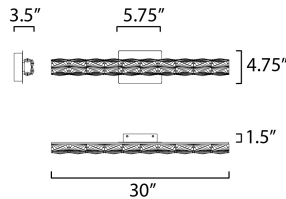

PRODUCT DESCRIPTION

Rectangular Beveled Crystals are banded together to form soft square cylinders which are illuminated by LED that creates a brilliant lighting effect. Some items include metal chassis of Black which frame the crystal for a beautiful silhouette.

MEASUREMENTS

DIMENSION : 30" L 5.5" H x 3.25" Ext
 BACK PLATE : 4.75" W x 1.5" H x 15" HCO
 HANGING WEIGHT : 5.98 lb

LAMPING

INPUT VOLTAGE : 120V
 LUMENS : 2,420 Rated (1,532 Del.)
 BULB : 1 x 23W LED PCB Integrated , 23W Total
 BULB INCLUDED : (Integrated)
 DIMMABLE : Triac CL or ELV
 CRI : 90+ CRI
 COLOR_TEMP : 3000K
 LIGHTING_DIRECTION : Omni